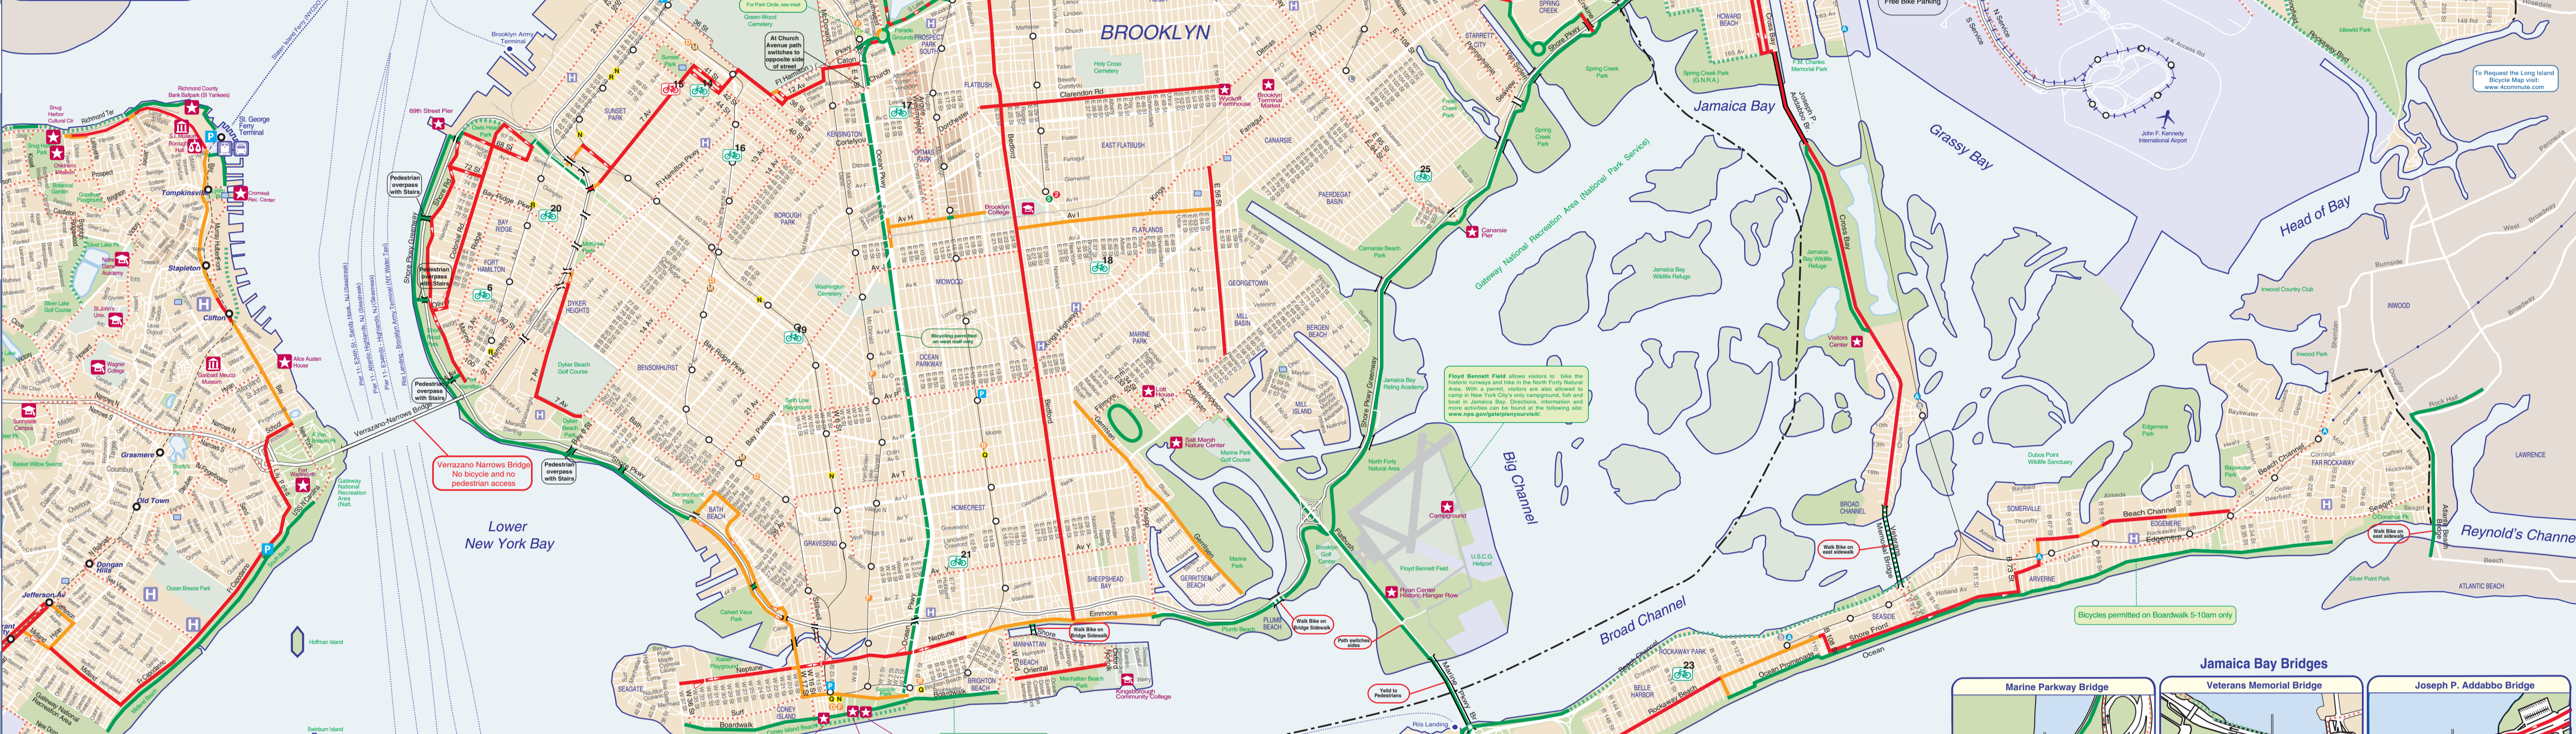

LEGEND

- Bicycle Path, Class 1 (bridge, park or separated on-street path)
- Bicycle Lane, Class 2 (two-way unless shown) (on-street striped route)
- Bicycle Route, Class 3 (on-street signed route)
- Travel Direction on Bicycle Lane/Route
- Direction of Bicycle Lane on T-way Street
- Planned/Proposed Bicycle Path (for future construction)
- Planned/Proposed Route
- Bike Shop
- With Bike Rental
- Sheltered Bike Parking
- Subway Lines and Stations
- Commuter Rail and Stations
- AirTrain Rail
- Ferry Lines and Terminals
- Expressways
- Principal Streets
- Historic District
- Parks
- Open Space and Cemeteries
- Airports and Industrial Uses
- Sites of Interest
- Landmarks and Museums
- Schools and Universities
- Theaters
- Government
- Bus Station
- Train Station
- Hospital

0 1/2 1 MILES
0 2 KILOMETERS

Park Circle Inset

ABOUT THIS MAP

Disclaimer: The City of New York has published this map to aid cyclists. Cyclists are urged to use facilities that are suitable for their individual cycling skills and to be aware that traffic volumes, during certain times of the day, may be unsuitable for their cycling abilities. This map does not substitute for a roadway map. The City of New York takes no responsibility for users' safety and in no way warrants the safety or fitness of the suggested routes. Ride carefully!

© 2010 Edition. First printing 1997. Copyright, Departments of City Planning and Transportation, the City of New York.

Updated versions of the Cycling Map and information about current projects can be found at: nyc.gov/planning or nyc.gov.

Map Credit: Thanks to the Cities of Chicago, Illinois; Portland, Oregon; and Calgary and London, Canada for the use of information from their cycling maps.
Cover layout & design: NYC Company
Cover Photograph: Heidi Wolf

Printed on paper containing 30% post-consumer material.

The Right Fit!

- Wear a helmet whenever you ride.
- Always buckle the chin strap.
- Replace your helmet after any crash and whenever you see signs of damage.

WRONG! Tilted
Wear your helmet level on your head, about 2 finger-widths above your eyebrows.

WRONG! Loose Straps
Make sure the straps are snug. Only about 2 fingers should fit beneath the chin strap.

WRONG! Too Big
Your helmet should fit snugly on your head and not rock side-to-side. Use the foam pads that came with the helmet or the internal adjuster to fine-tune.

Helmet Style!

Helmets come in all fashions and colors. Find yours and ride in style!

Worried about helmet fit? Try tying your hair back or wearing a thin scarf or bandana under your helmet. Keep hair product at work for a quick touch up.