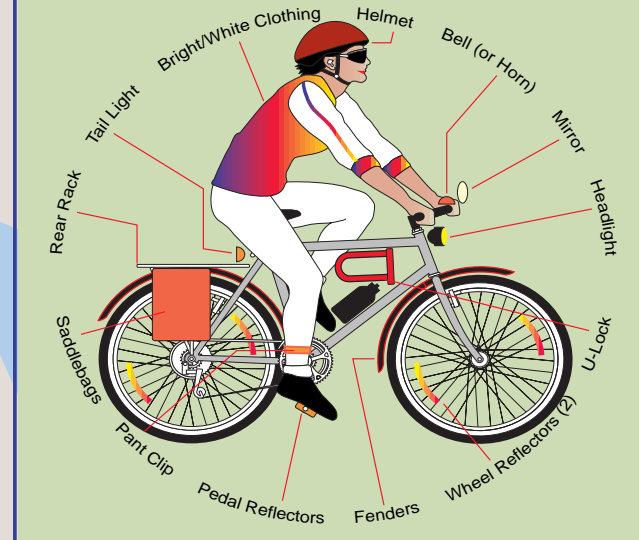

Street-Smart Cyclist

Street-Smart Skater