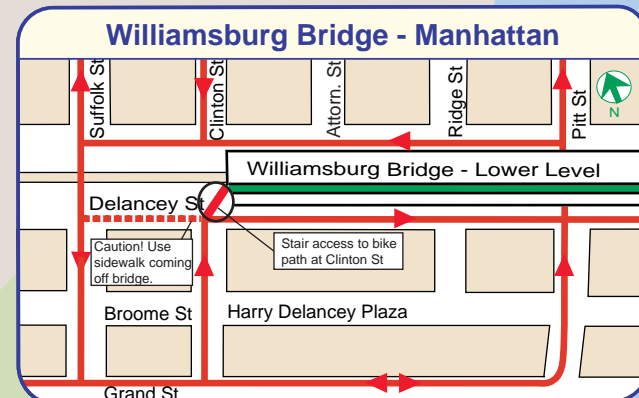

East River Bridge Connections