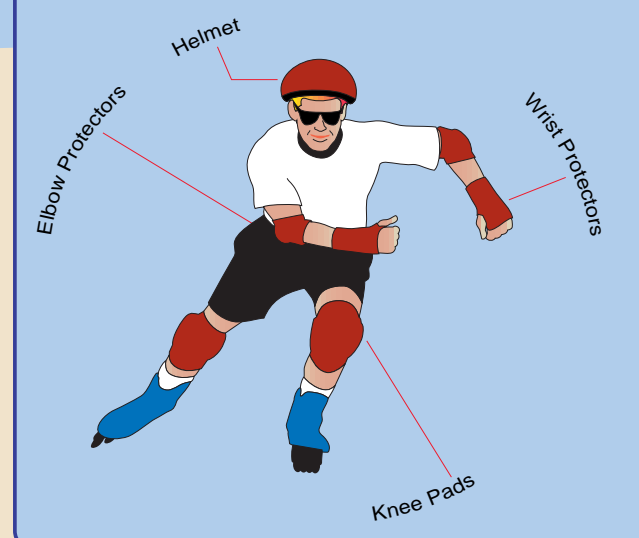

LEGEND

- ⋯ On-street bike lane
- Recommended on-street
- - - Cautionary on-street route (limited width and/or heavy traffic)
- Off-street path (greenway) (use only designated paths in City parks)
- ⋯ Planned greenway (to be constructed)
- Bike shops
- Subway lines and stations
- Commuter rail and stations
- Expressways
- Arterials
- Ferry lines and terminals
- Parks
- Open Space and cemeteries
- Airports and industrial use
- Sites of Interest
- Landmarks and museums
- Schools and universities
- Theaters
- Government
- Ferry
- Bus
- Train
- Hospital