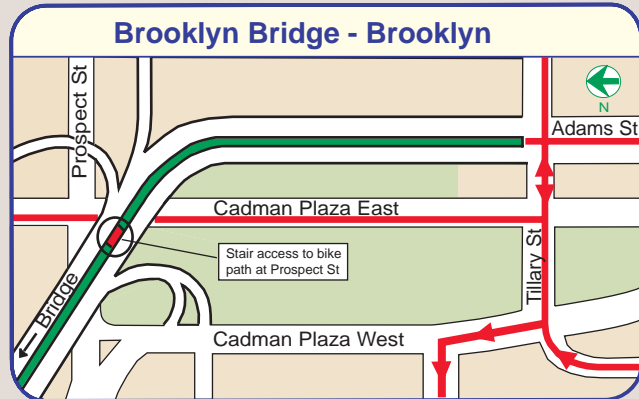

East River Bridge Connections