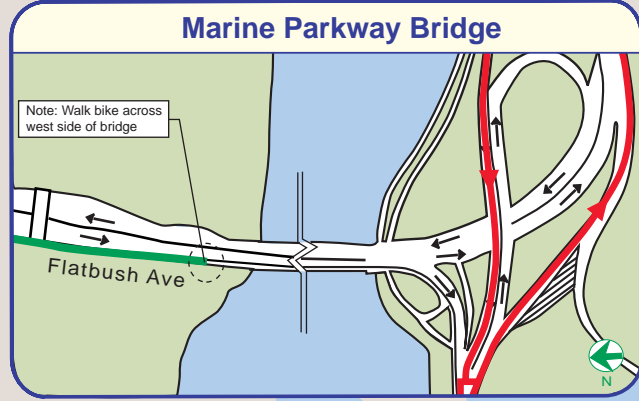

East River Bridge Connections