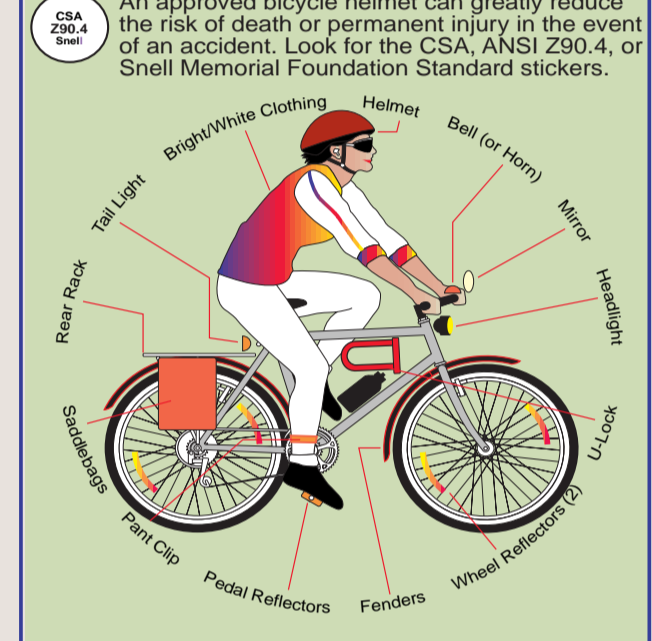

Street-Smart Cyclist