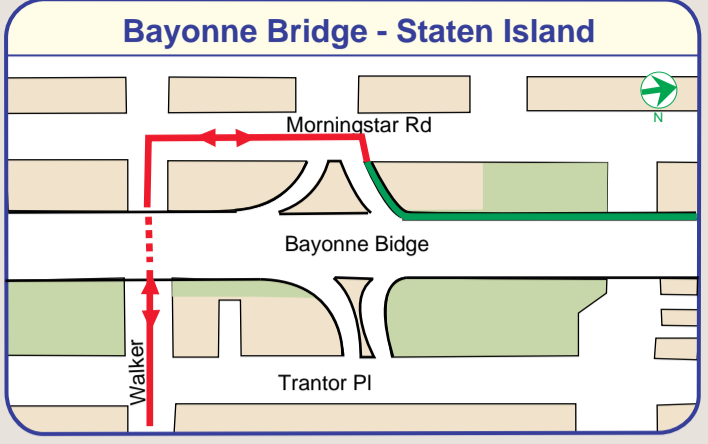

Bridge Connections

1. **Bike Shops**
2. 1 **Bicycle Medic**, 796 Castleton Ave
   - 2 **Bennett's Bicycles**, 517 Jewett Ave
   - 3 **John's Schwinn Bicycle Shop**, 1434 Richmond Rd
   - 4 **The Bike Shop**, 4026 Hylan Blvd
   - 5 **Bay Ridge Bicycle World**, 8916 Third Ave
   - 6 **Verrazano Bicycle Shop**, 8717 Third Ave