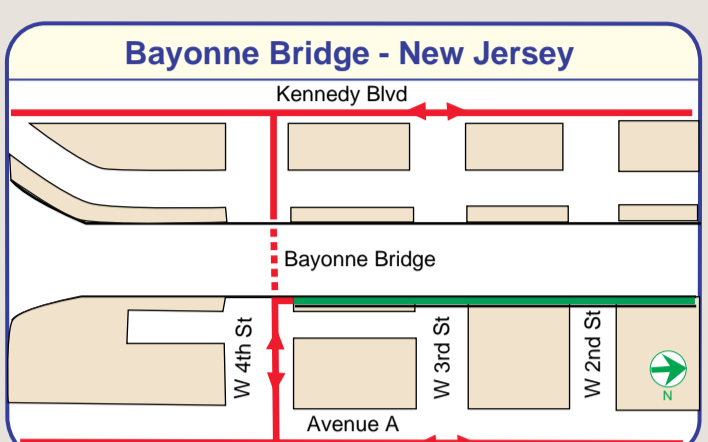

Bridge Connections

1. **Bike Shops**
2. 1 **Bicycle Medic**, 796 Castleton Ave
   - 2 **Bennett's Bicycles**, 517 Jewett Ave
   - 3 **John's Schwinn Bicycle Shop**, 1434 Richmond Rd
   - 4 **The Bike Shop**, 4026 Hylan Blvd
   - 5 **Bay Ridge Bicycle World**, 8916 Third Ave
   - 6 **Verrazano Bicycle Shop**, 8717 Third Ave