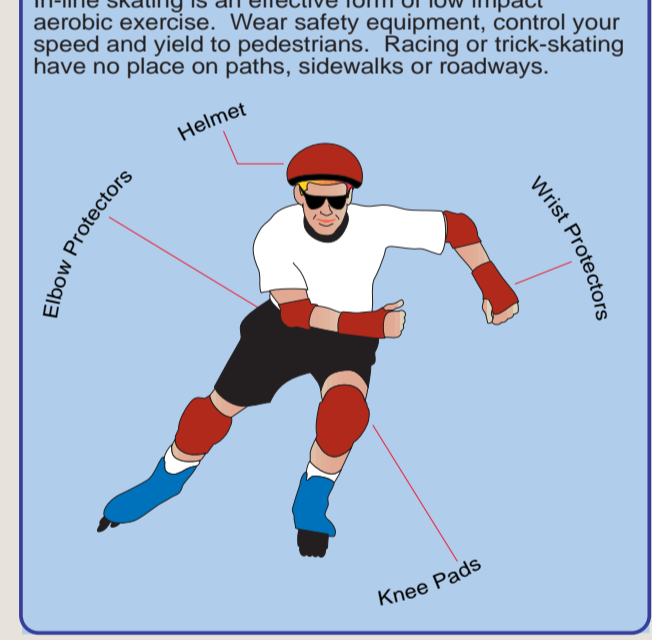

Street-Smart Skater

LEGEND

- On-street bike lane
- Recommended on-street
- Cautionary on-street route (limited width and/or heavy traffic)
- Off-street path (greenway) (use only designated paths in City parks)
- Planned greenway (to be constructed)
- Bike Shops
- Staten Island Rapid Transit
- Freight rail
- Expressways
- Arterials
- Ferry lines and terminals
- Parks
- Open space and cemeteries
- Airports, ports, industrial and commercial use
- Sites of Interest
- Landmarks and museums
- Schools and universities
- Theaters
- Government
- Ferry
- Bus
- Train
- Hospital

0 1/2 1
MILES

0 1 2
KILOMETERS

N